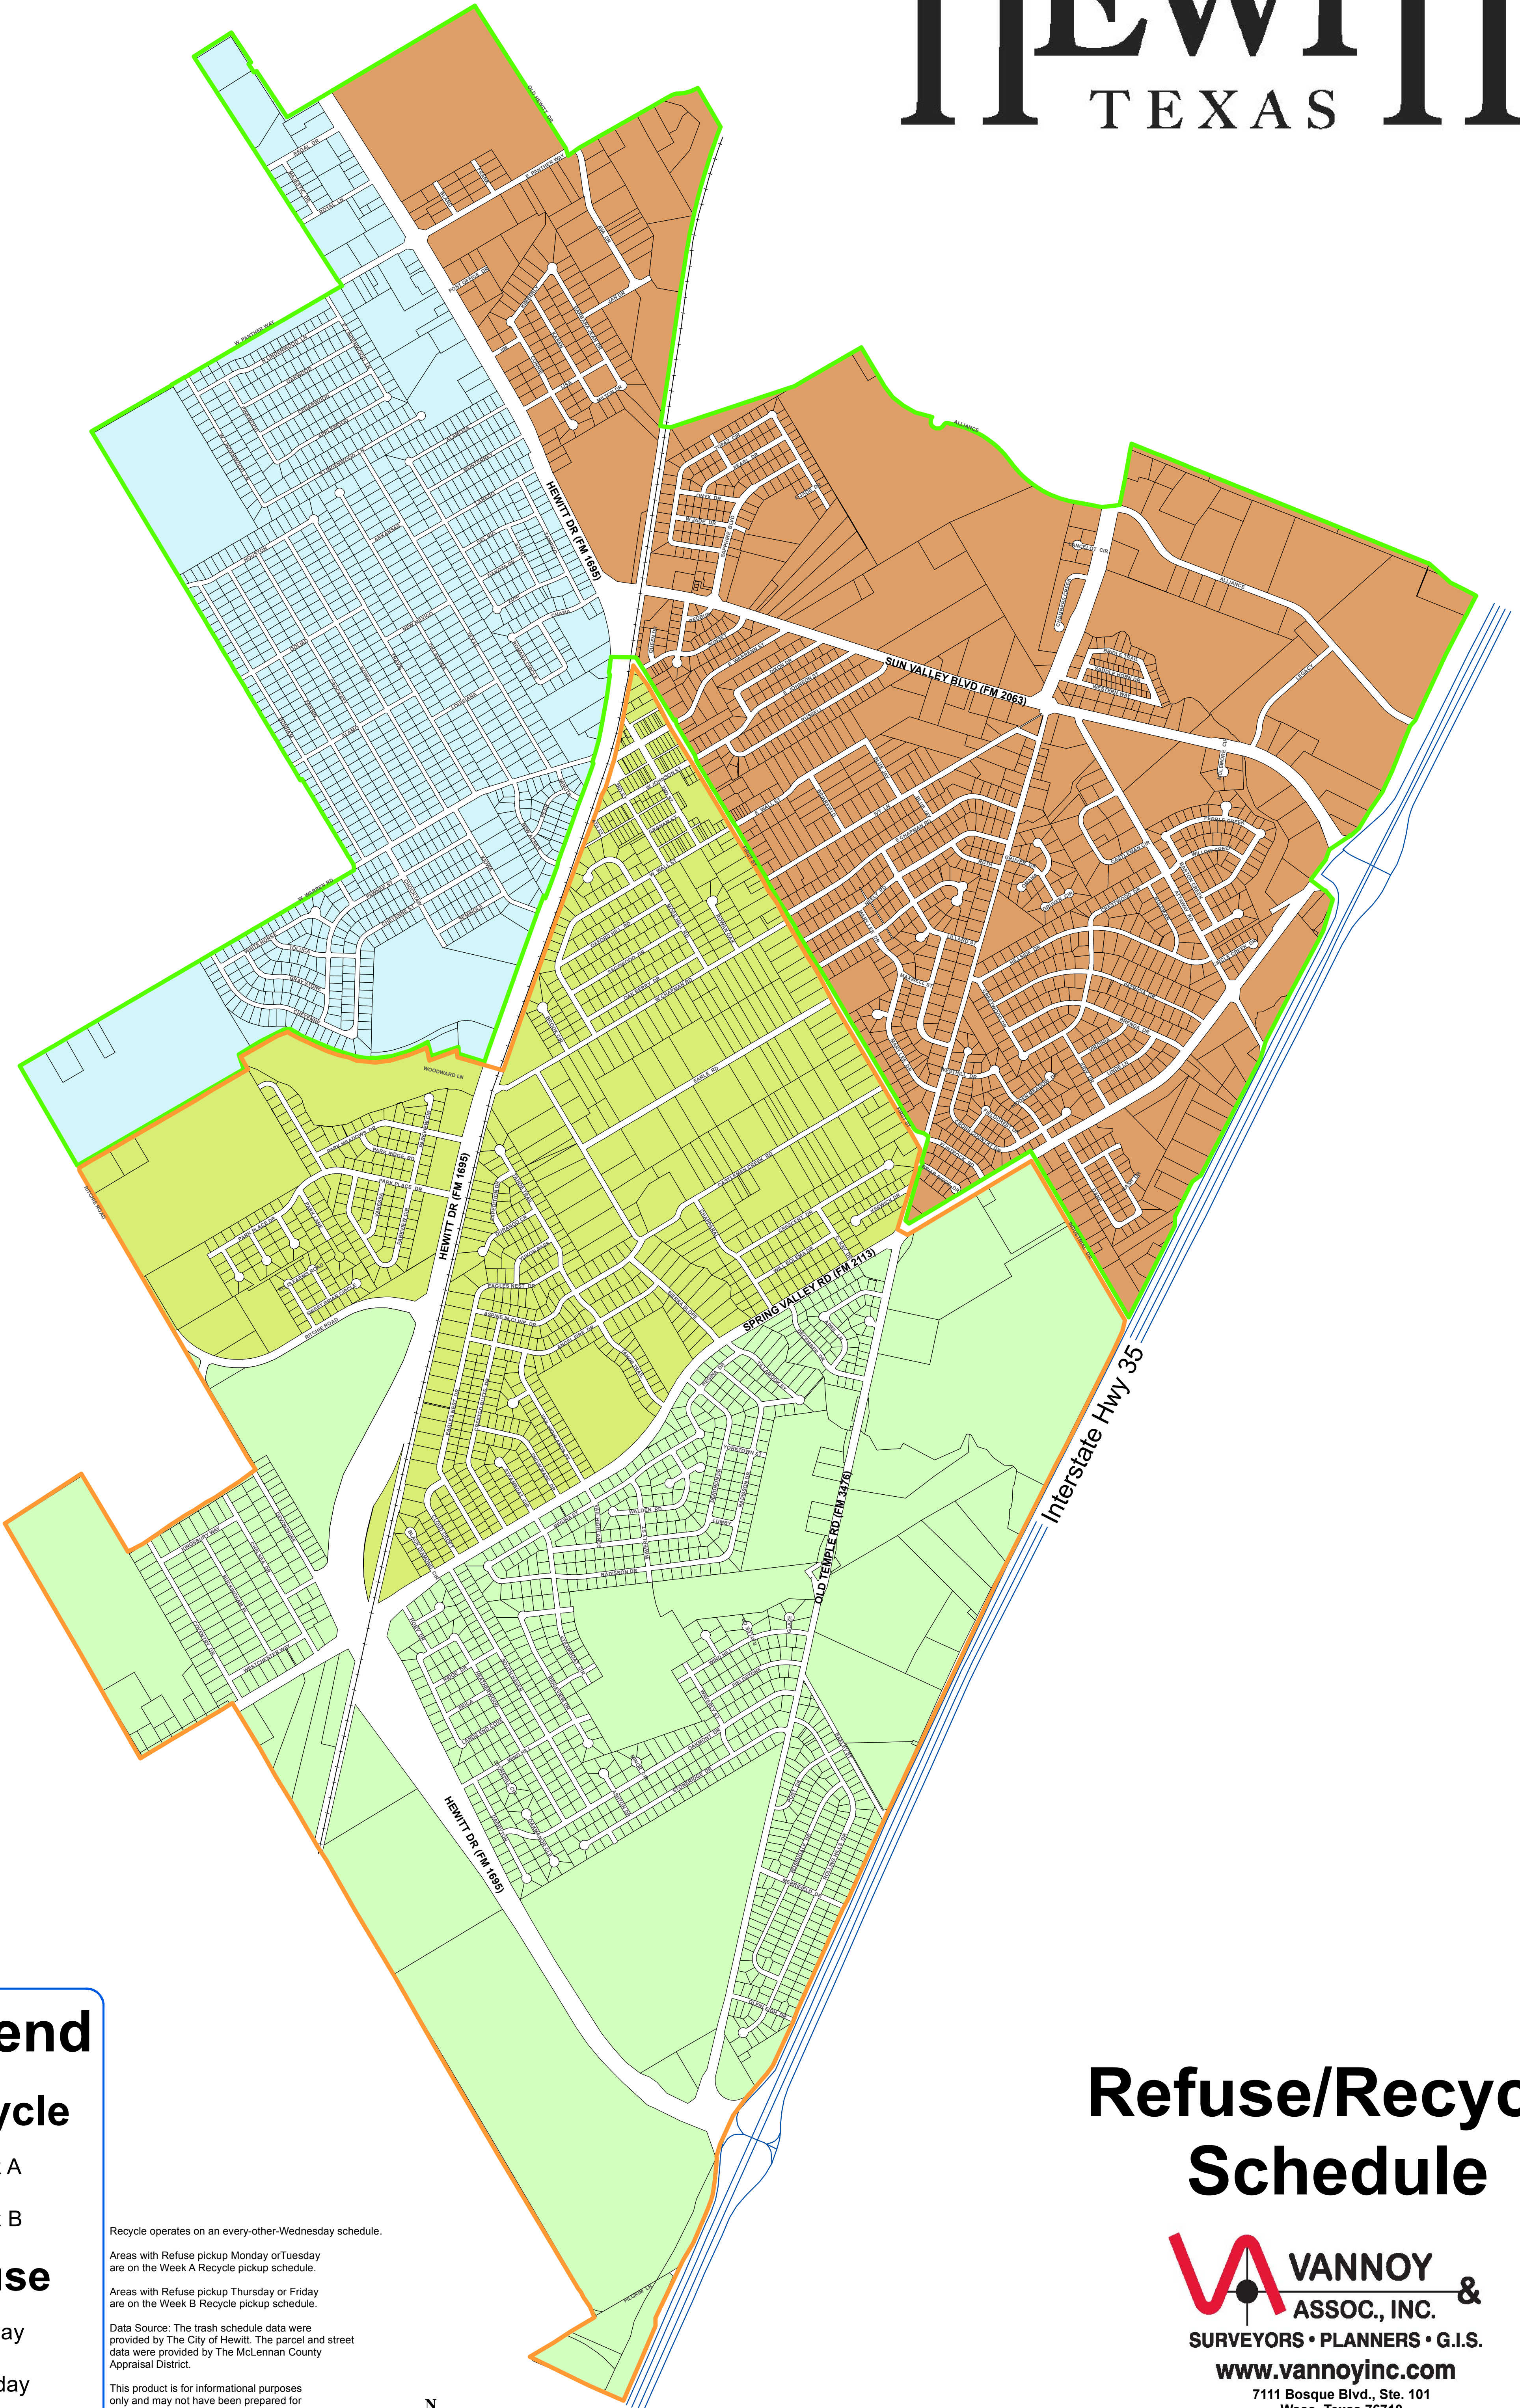

HEWITT

TEXAS

Legend

Recycle

- Week A
- Week B

Refuse

- Monday
- Tuesday
- Thursday
- Friday

Recycle operates on an every-other-Wednesday schedule.

Texas HB1147, Effective 9/1/2011

Date Produced: 9/3/13

Refuse/Recycle Schedule

VANNOY & ASSOC., INC.
SURVEYORS • PLANNERS • G.I.S.
www.vannoyinc.com
7111 Bosque Blvd., Ste. 101
Waco, Texas 76710
254-751-1934 Office
254-751-0498 Fax